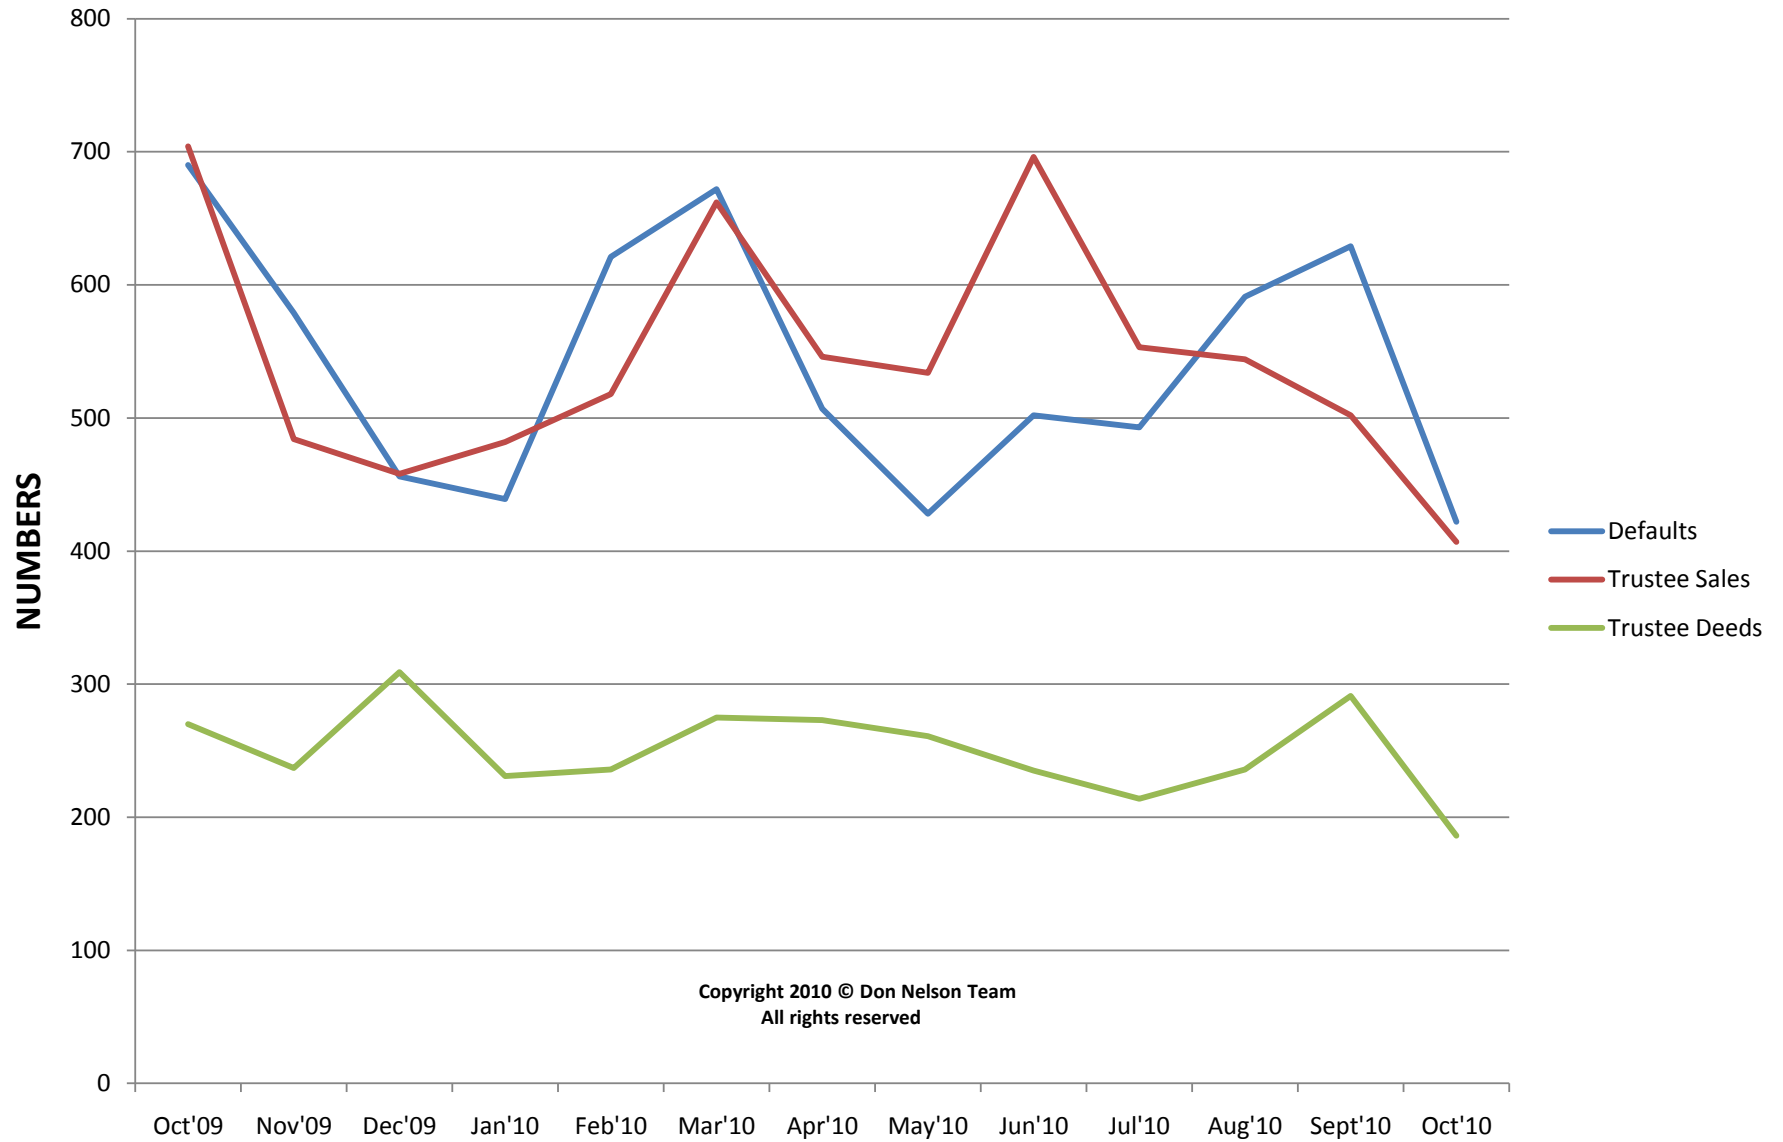

Ventura County Foreclosure Statistics last 12 months

Copyright 2010 © Don Nelson Team
All rights reserved