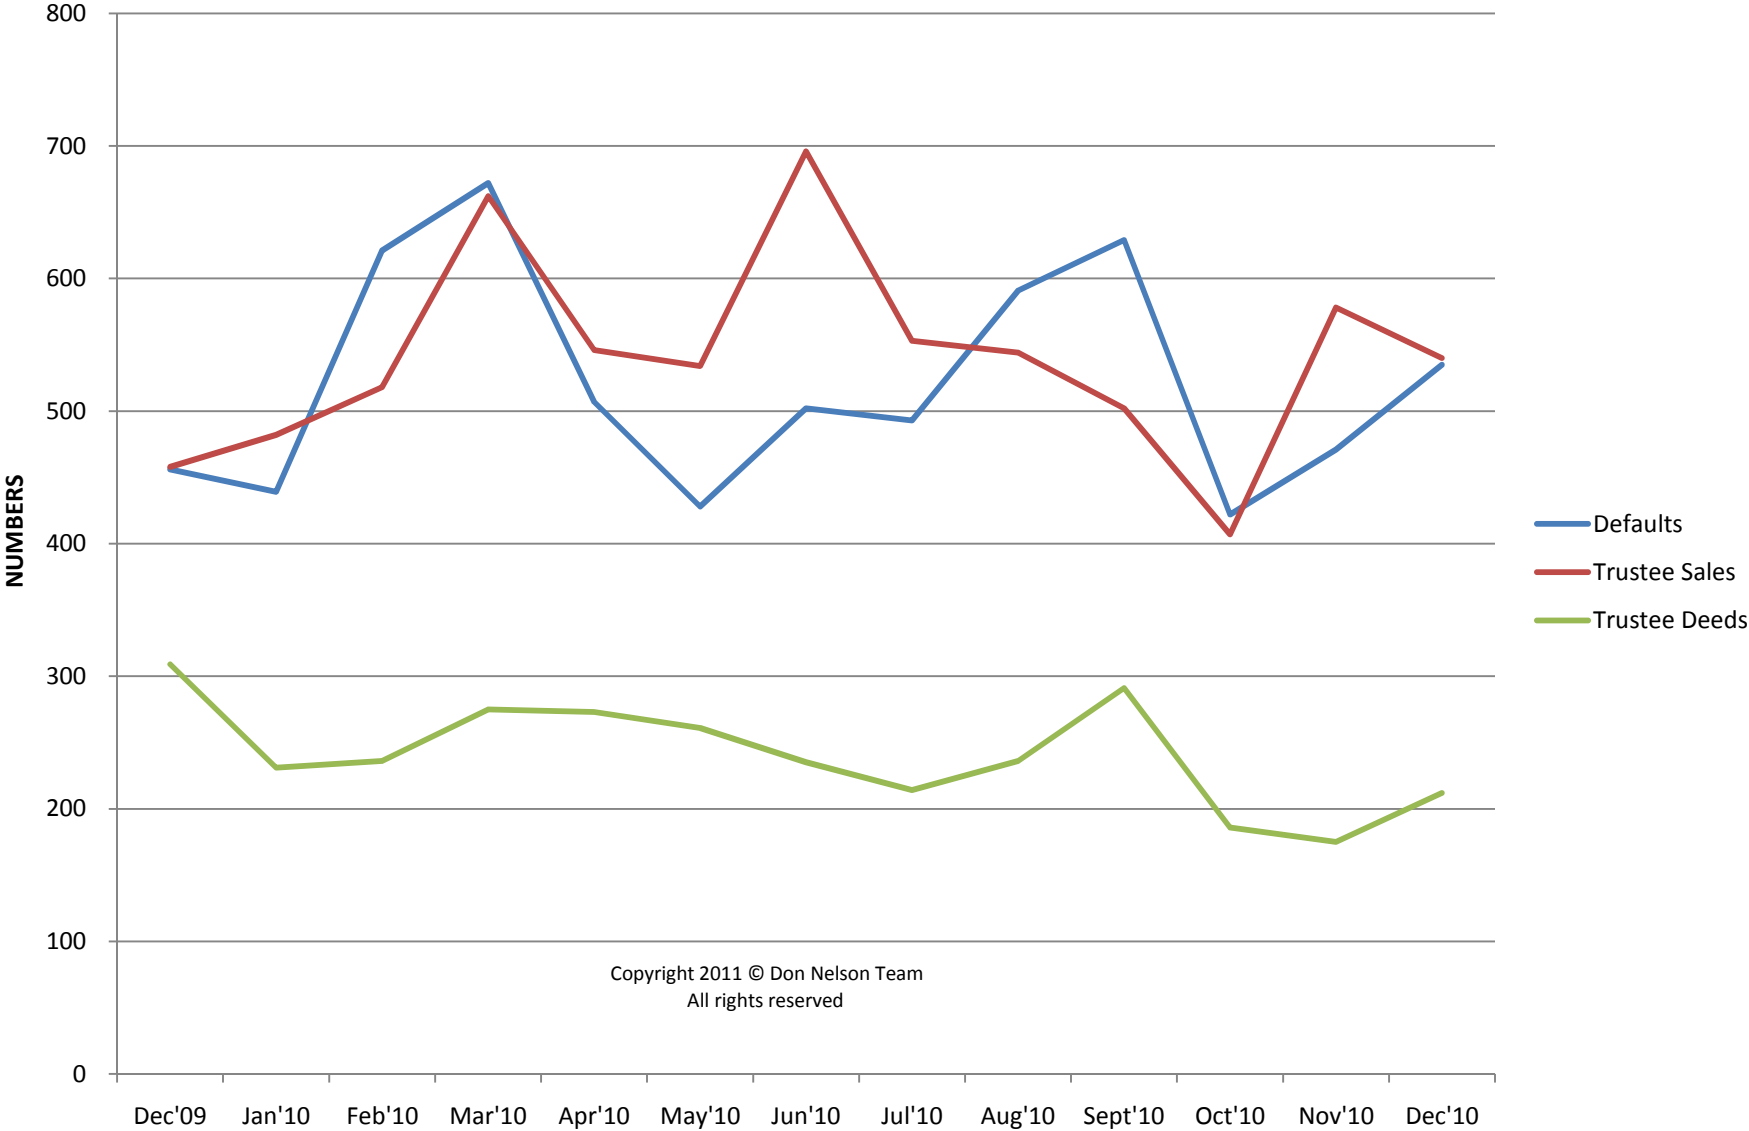

# Ventura County Foreclosure Statistics last 12 months

Copyright 2011 © Don Nelson Team  
All rights reserved