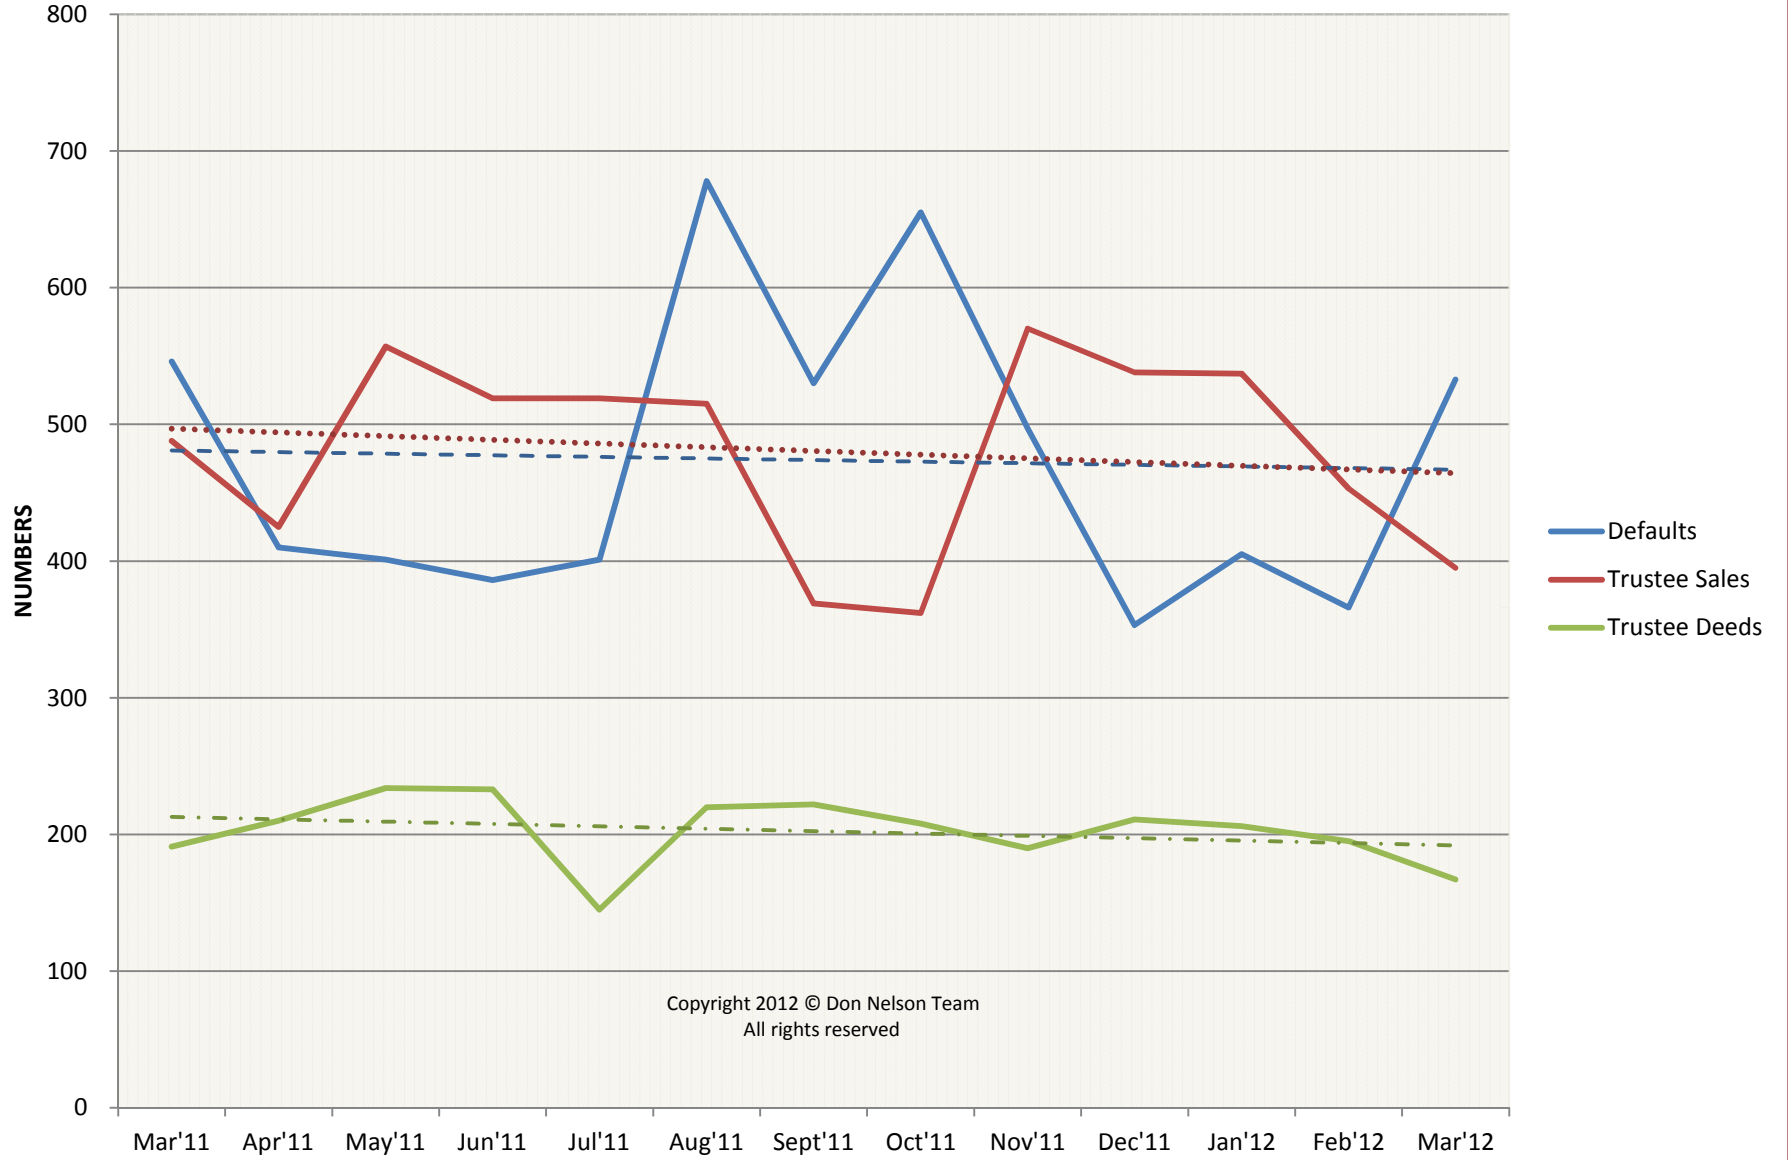

Ventura County Foreclosure Statistics last 12 months

Copyright 2012 © Don Nelson Team
All rights reserved